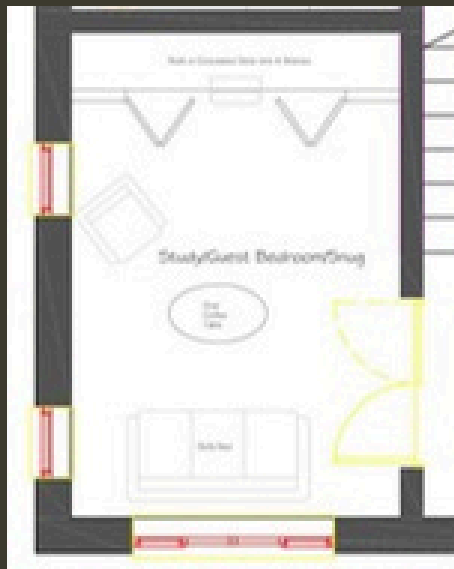

Study

1. Cloud Sofabed- Restoration Hardware custom in . 2. Custom Curtains, House of Hackney Dinosauria. 3. Occasional Barrel Back Sloped Arms, Thasseus Chair with Brass Frame in Natural Boucle, Restoration Hardware 4. Cushion Duo Buckle with Band & Citrine Lumber Duo by Onacara. 5. Single Cushion Custom by Roma Fabrics Chia in Linen With Slate Trim. 6. Round Coffee Table - Cellini in Brown Emperador Marble. 7. Traverse Ivory Rug by Andrew Martin. 8. Longacre Floor Lamp in Bronze by Andrew Martin. 9. Artwork by Freddie Boshe - From the Moment i Saw You. in Gold Frame. 10. Tree, Cox & Cox - Potted Fruited Fig Tree. 11. Etched Brass Shagreen Tray by Restoration Hardware. 12. Cast Metal Moebius Rings, Black. RH. 13. Thaddeus (Desk) Stool Custom in Roma Fabrics Capper.. 14. Beckham Gold Chandelier Andrew Marttin. 15. Oak Brushed Wood Flooring in Mystere Gold 16. Dessau Picture Light Brass by Andrew Martin. 17. Castle Grey Paint by Farrow & Ball. 18. Cantara Planter By Restoration Hardware

Elizabeth Alexandra
INTERIOR DESIGN