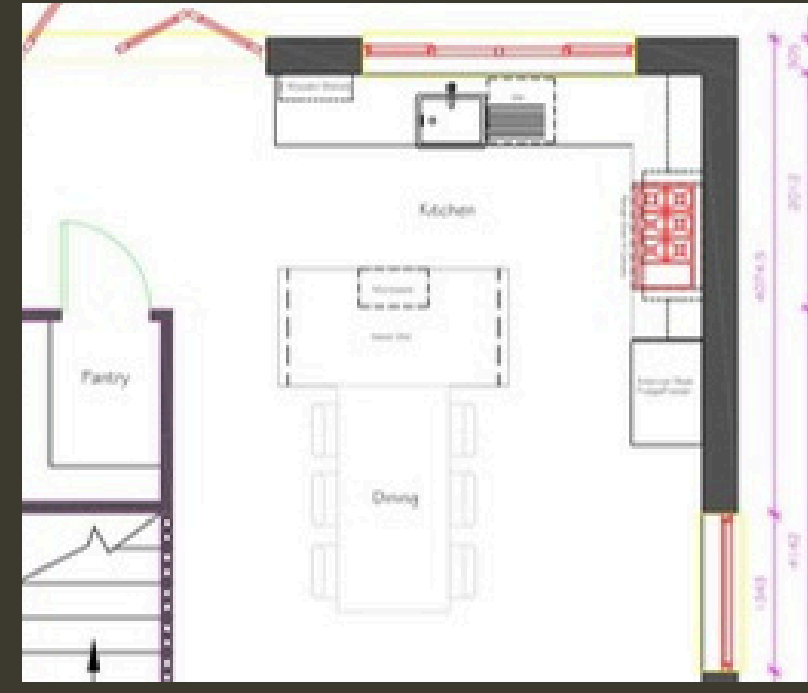

Kitchen/ Dining Area

1. T Brace in American White Oak/ Bronze Extending Dining Table by RH.
2. Canal Moss Centre Piece by Sweatpea & Willow.
3. Kiichi Sloan Dining Chair in Brass by Olivia's.
4. Rangemaster Elise Lux Oven.
5. Jim Lawrence Lambourne 5 Pendant in Antique Brass.
6. Liang & Eimil Norman Floor Lamp by Olivias.
7. Quooker Tap Brass
8. Basti Iron Storal Shelf in Brass by Accessories for the Home.
9. Natural Chopping Board Set, Chefs for Foodies.
10. Photo Frame Arrangement, Etsy.
11. Anyday Woven Striped Tea Towels, John Lewis.
12. Elmbridge In Frame In Ash Green & Linen by Howdens.
13. Winterburns Double Butler Sink by Howdens.
14. Knurled Brass T Handles. by Howdens
15. Knurled Brass T Knob by Howdens
16. Appollo Calacotta Quartz by Howdens.
- 17.. Senecio Plant, Bloming Artificial

Elizabeth Alexandra
INTERIOR DESIGN